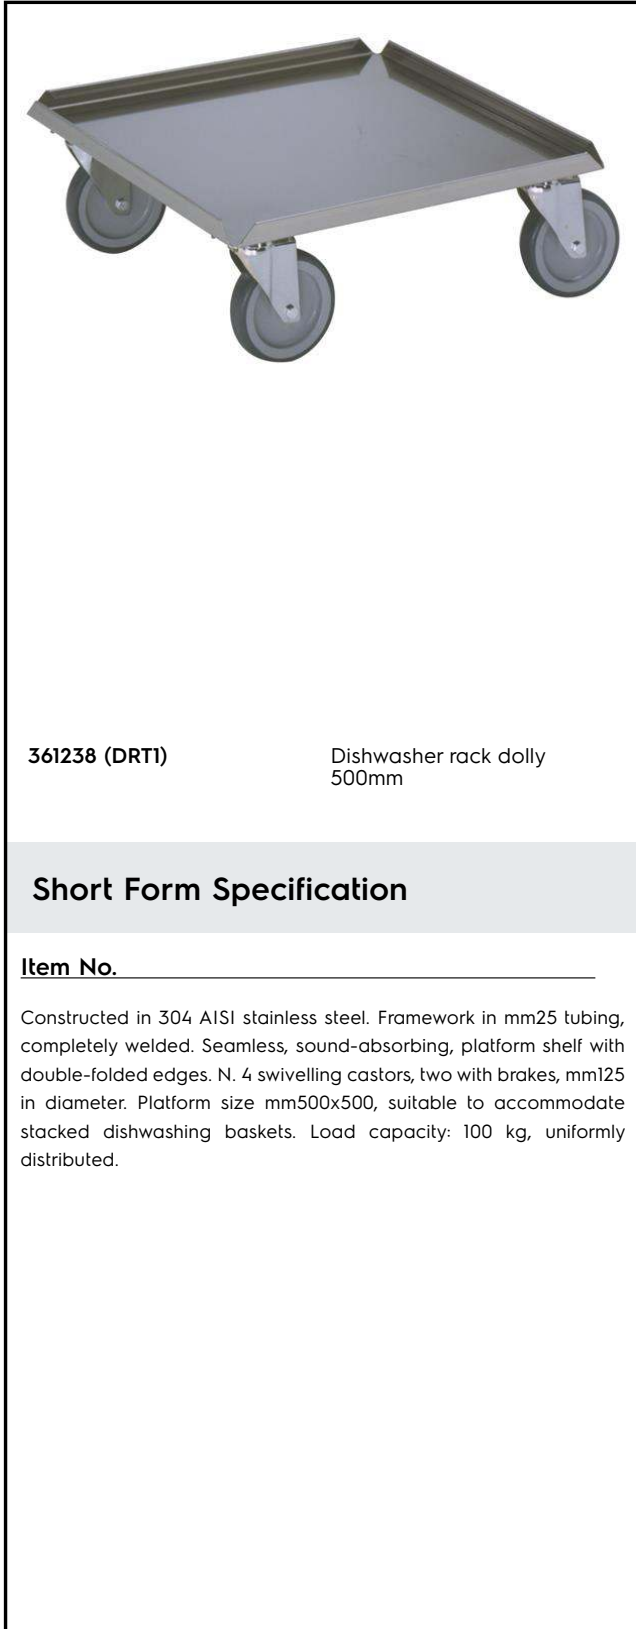

Service Trolleys Dishwasher Rack Dolly 500 mm

ITEM # _____

MODEL # _____

NAME # _____

SIS # _____

AIA # _____

361238 (DRT1)

Dishwasher rack dolly
500mm

Short Form Specification

Item No. _____

Constructed in 304 AISI stainless steel. Framework in mm25 tubing, completely welded. Seamless, sound-absorbing, platform shelf with double-folded edges. N. 4 swivelling castors, two with brakes, mm125 in diameter. Platform size mm500x500, suitable to accommodate stacked dishwashing baskets. Load capacity: 100 kg, uniformly distributed.

Main Features

- Ideal to transport stacked 500x500mm dishwashing baskets.
- Framework in 25 mm tubing, completely welded.
- Load capacity of 100 kg uniformly distributed.
- Seamless sound-absorbing platform shelf with double-folded edges welded to the framework.
- Platform shelf size 500x500 mm.

Construction

- Constructed entirely in 304 AISI stainless steel.

APPROVAL: _____

Key Information:

External dimensions, Width:	
361238 (DRT1)	515 mm
External dimensions, Depth:	515 mm
External dimensions, Height:	187 mm
Wheel material:	Zinc plated
Wheel diameter:	Ø 125
Net weight:	8.4 kg