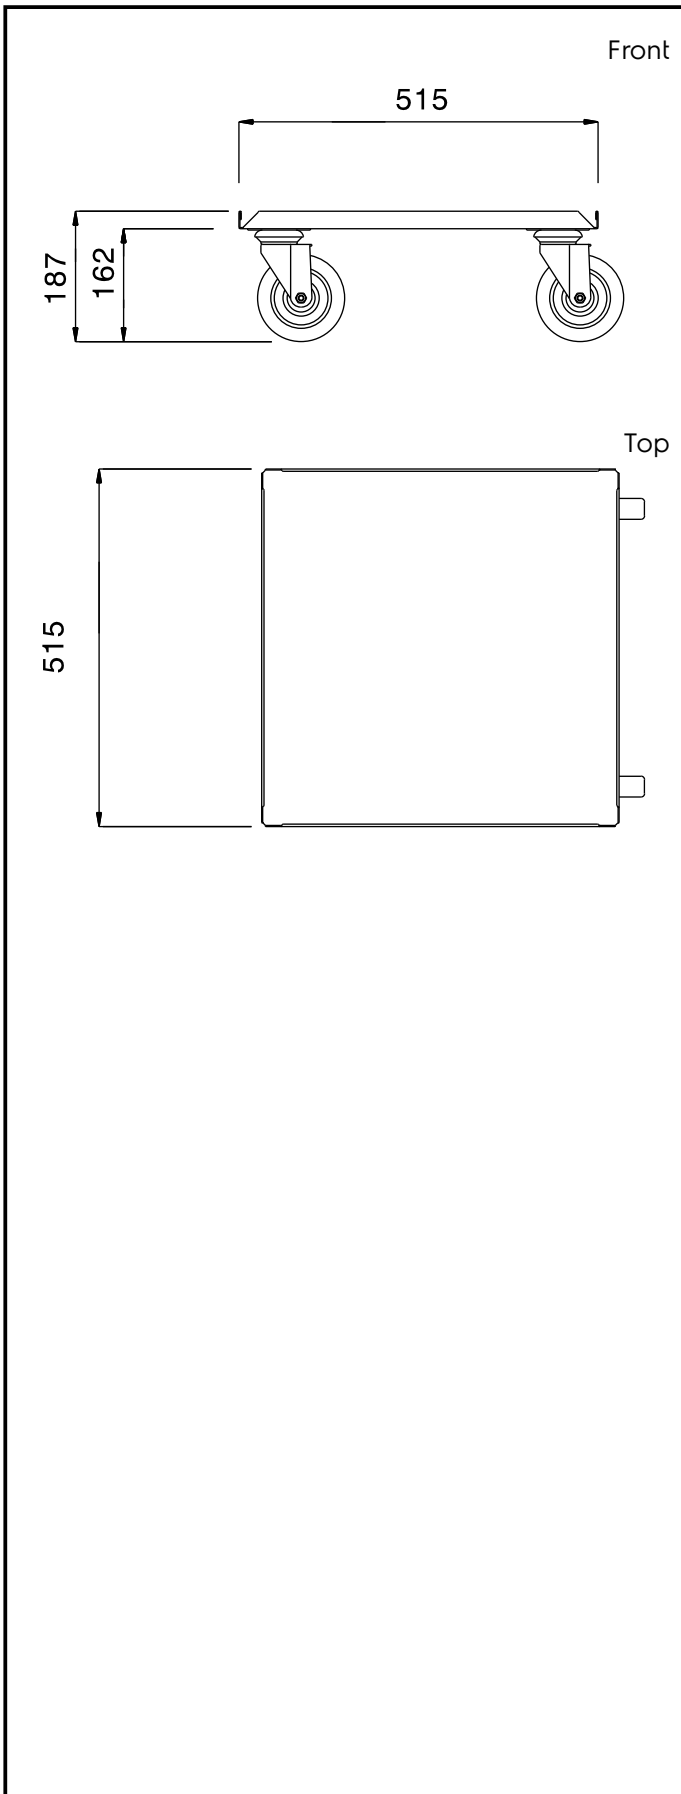

Short Form Specification

Item No. _____

Constructed in 304 AISI stainless steel. Framework in mm25 tubing, completely welded. Seamless, sound-absorbing, platform shelf with double-folded edges. N. 4 swivelling castors, two with brakes, mm125 in diameter. Platform size mm500x500, suitable to accommodate stacked dishwashing baskets. Load capacity: 100 kg, uniformly distributed.

Main Features

- Ideal to transport stacked 500x500mm dishwashing baskets.
- Framework in 25 mm tubing, completely welded.
- Load capacity of 100 kg uniformly distributed.
- Seamless sound-absorbing platform shelf with double-folded edges welded to the framework.
- Platform shelf size 500x500 mm.

Construction

- Constructed entirely in 304 AISI stainless steel.

APPROVAL: _____

Key Information:

External dimensions, Width:	
361238 (DRT1)	515 mm
External dimensions, Depth:	515 mm
External dimensions, Height:	187 mm
Wheel material:	Zinc plated
Wheel diameter:	Ø 125
Net weight:	8.4 kg